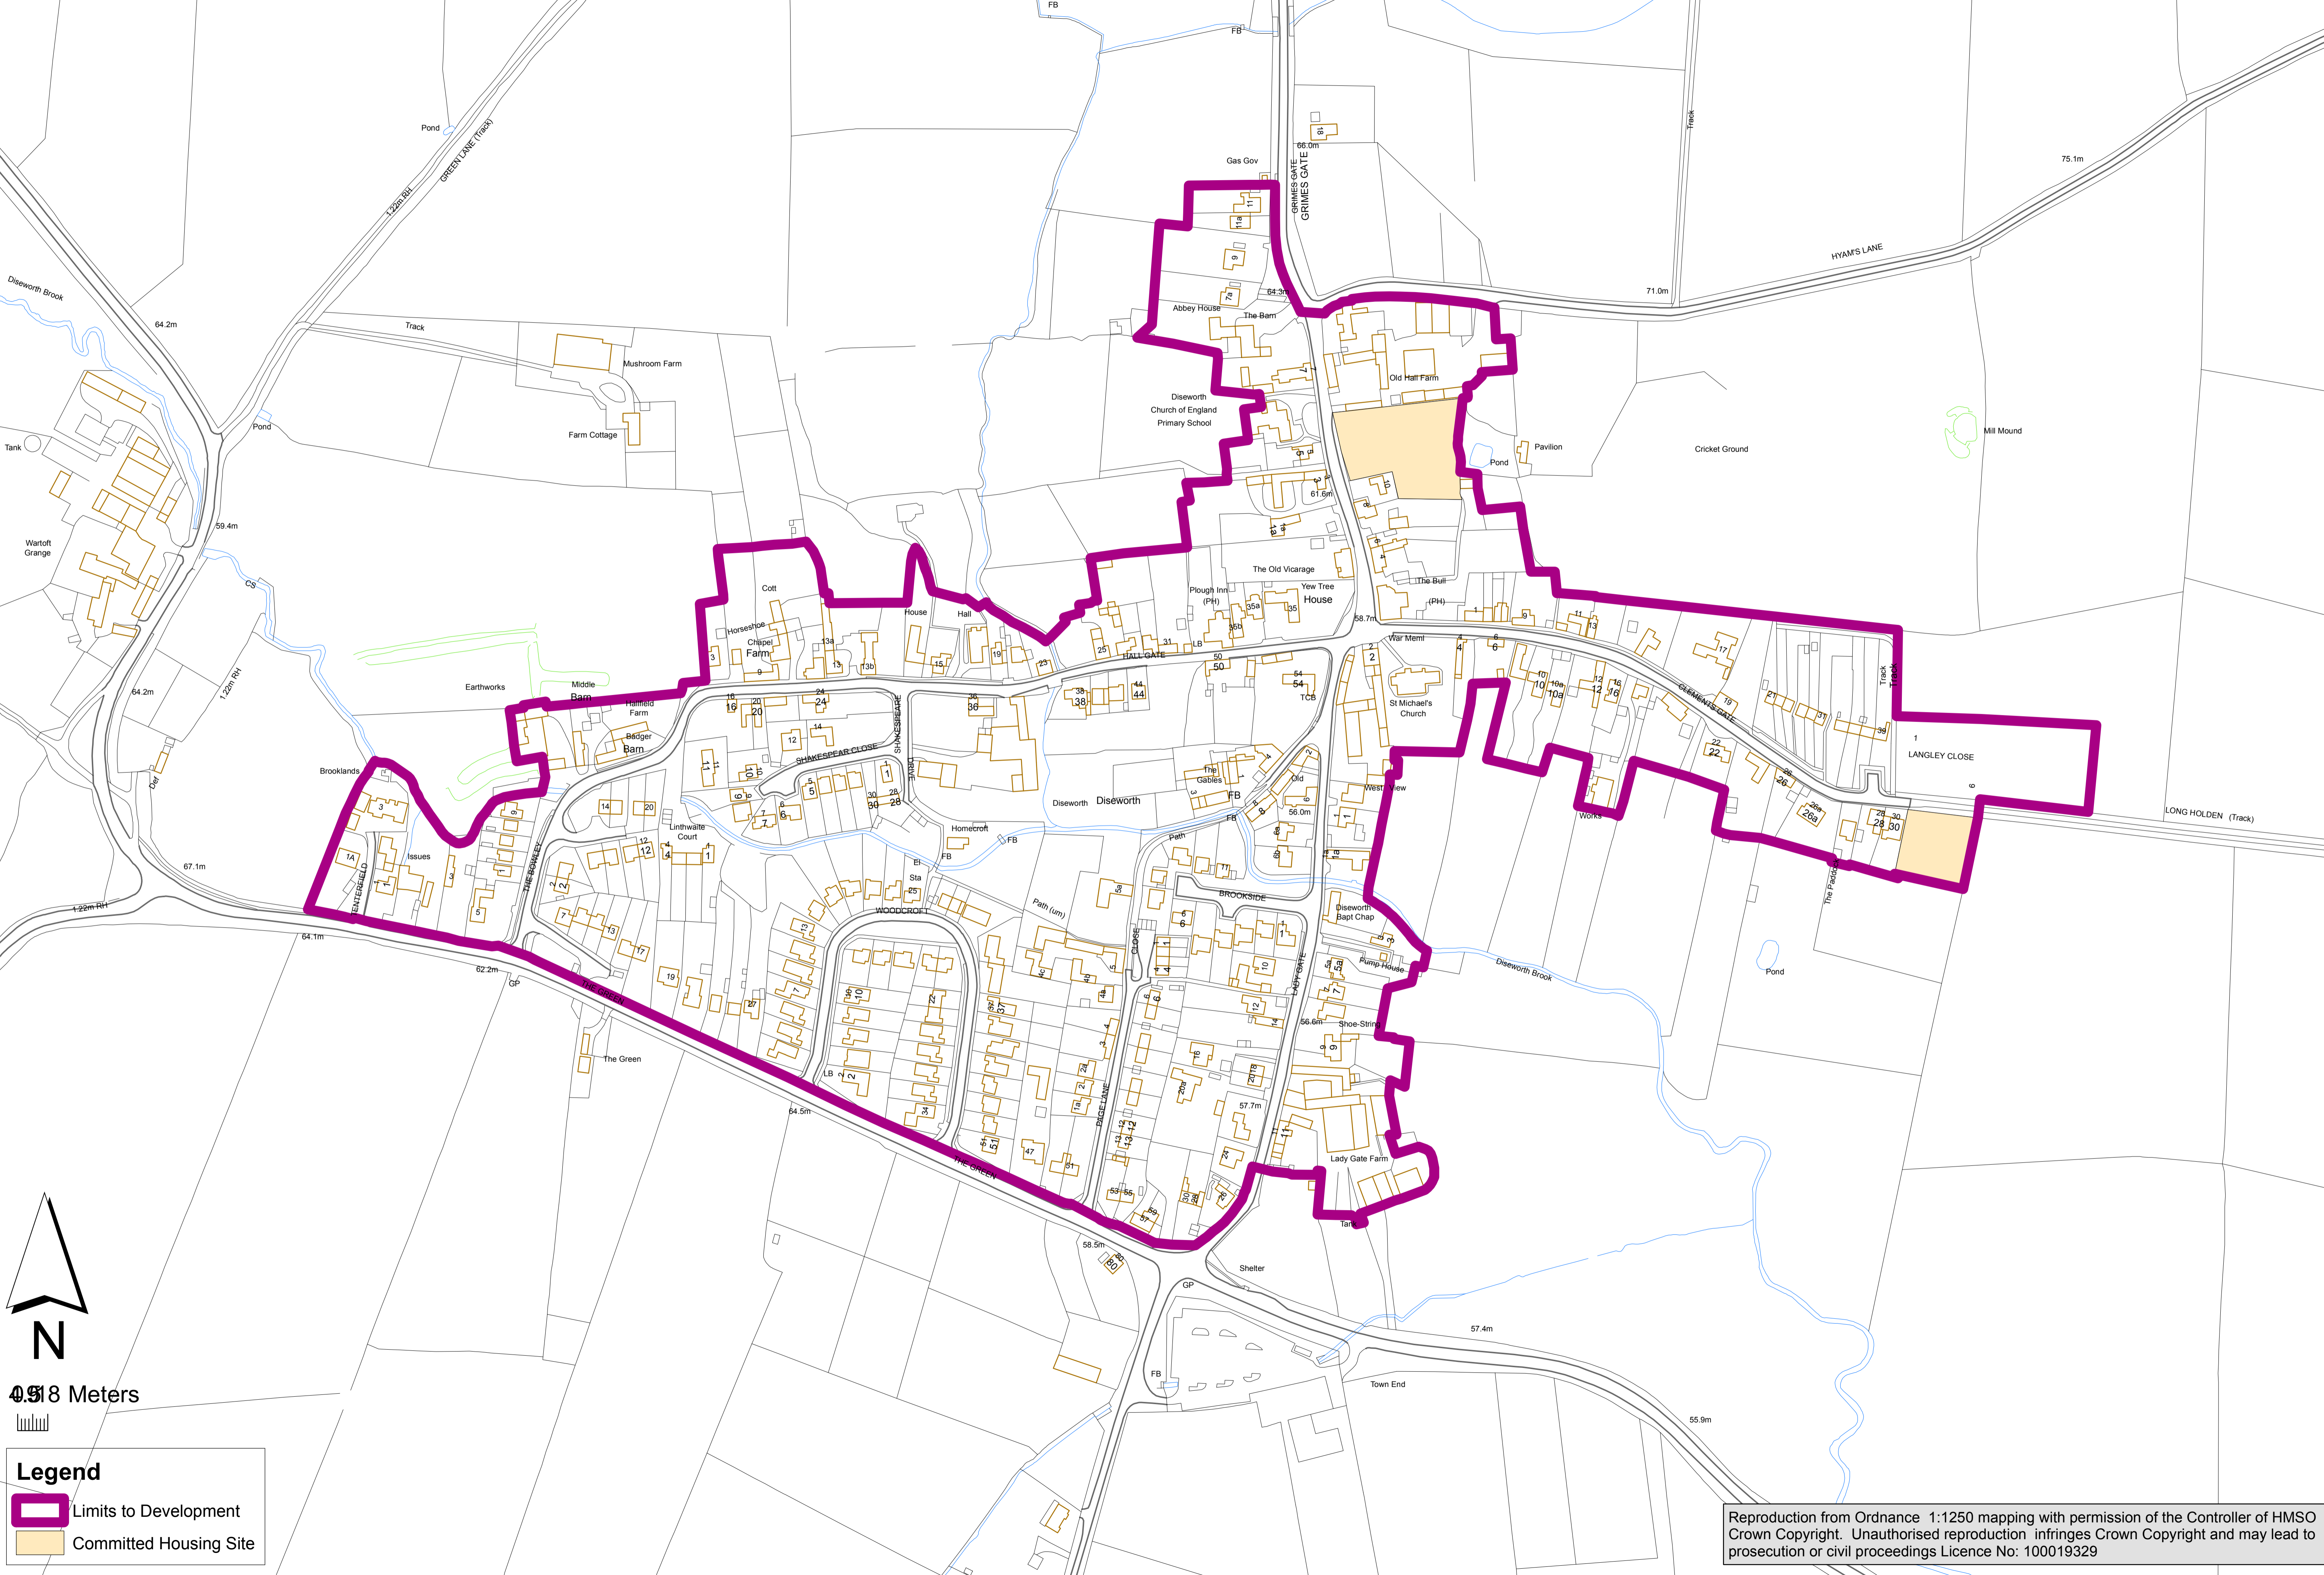

Appendix A Map 4 Diseworth Revised Limits to Development

Legend

- Limits to Development
- Committed Housing Site

Reproduction from Ordnance 1:1250 mapping with permission of the Controller of HMSO Crown Copyright. Unauthorised reproduction infringes Crown Copyright and may lead to prosecution or civil proceedings Licence No: 100019329